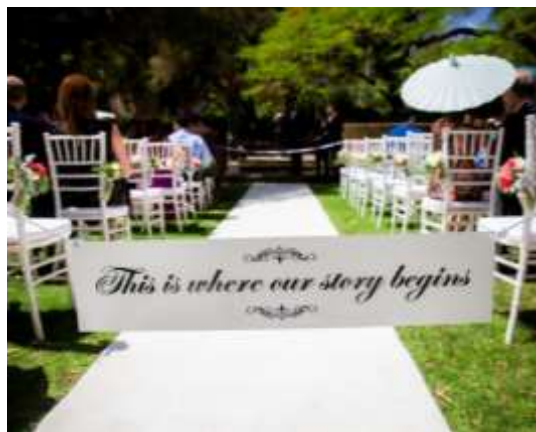

"This is where our story begins" sign - **$30**